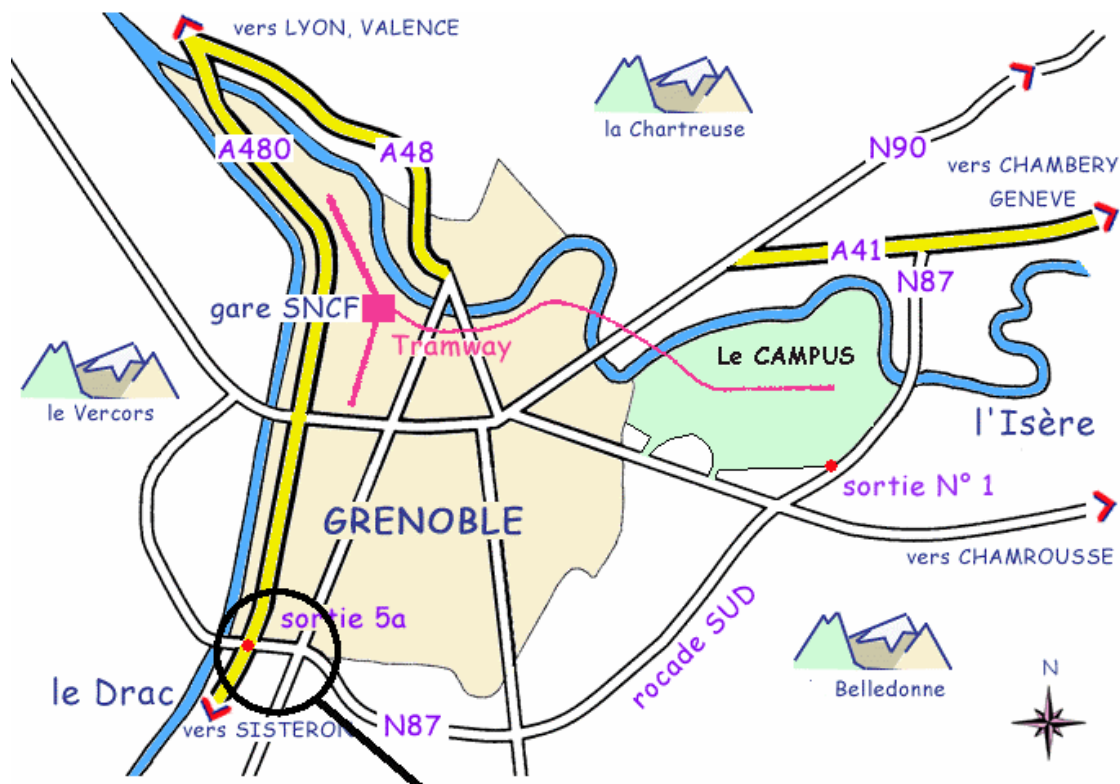

# MINITUBES

Tel : +33.4.56.58.58.00 Fax : +33.4.56.58.58.60

21, rue Jean Vaujany

38100 Grenoble

GPS : 45°9'45" - 5°42'25" (45,161 - 5,707)

## Coming from Paris, Lyon

- Follow N87 (Chambéry, Echirolles, Rocade sud)
- Exit N87 (Chambéry).
- First exit, n°8, towards "Centre Ville" Take a left at the traffic light First left, follow "Technisud" (Keep right).

## Coming from Genève, Chambéry

- Follow N87 (Echirolles, Rocade sud)
- Once on N87, exit n°8, towards "Centre Ville"  
Go straight at the traffic light. Direction "Technisud" (Keep right).